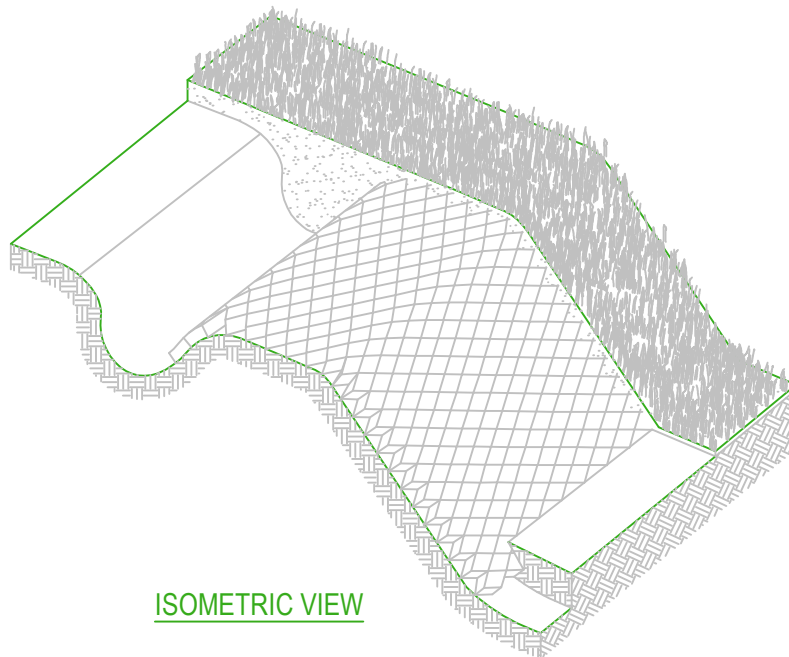

CROSS SECTION

ISOMETRIC VIEW

**ENVIROGRID®
SLOPE WITH
ENVIROCLIPS™**

GEO PRODUCTS, LLC
12626 N.HOUSTON
ROSSLYN
HOUSTON, TX 77086
PHONE: (281) 820-5493
FAX: (281) 820-5499
www.geoproducts.org

DRAWN BY	MWJ
DATE	6/2020
REV.	-
SCALE	NOT TO SCALE